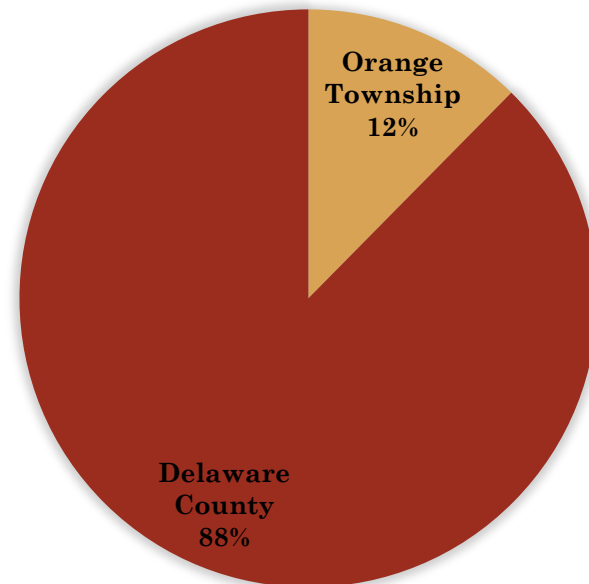

Summerfield Village

Jurisdiction

Law Enforcement Layer

*Delaware County = 185,000
with 459 Square Miles
DCSO = Unincorporated
areas plus mutual aid*

Population

- Orange Township makes up 12% of the population of Delaware County, and 31% of the population that the Sheriff's Office has complete jurisdiction over.
- Orange Township comprises nearly 1/3 of all calls for service and incidents for the Sheriff's Office.

2015 POPULATION ESTIMATES

Incidents in 2014

	Incident Type	Orange Township	Delaware County
x	Animal Call	8	63
	Assault	13	59
	Breaking and Entering	24	98
	Burglary	26	133
	Burglary in Progress	12	28
	Credit Card Theft	23	63
x	DOA	5	36
	Domestic	147	444
	Drug/Narcotic	21	86
	Drunk	15	35
	Fight	8	29
	Forgery/Bad Check	19	51
	Harassment/Threats	44	165
	Identity Theft	42	134
	Juvenile-Unruly/Runaway	51	189
x	Loud Disturbance/Music	0	8
x	Missing Person	1	11
	Rape	1	9
	Robbery	3	4
	Robbery in Progress	3	5
	Sex Offense	9	46
	Shooting	0	2
	Stabbing	0	1
	Stolen Vehicle	17	51
x	Suicide	3	7
x	Suicide Attempt	41	140
	Suspicious Activity	26	132
	Suspicious Mail	0	1
	Suspicious Person/Vehicle	52	181
	Theft from Vehicle	88	231
	Theft of Gasoline	3	4
	Theft/Larceny	249	526
	Theft/Larceny in progress	57	65
	Vandalism	31	107
	Vandalism in Progress	2	3
	Vandalism to Vehicle	25	58