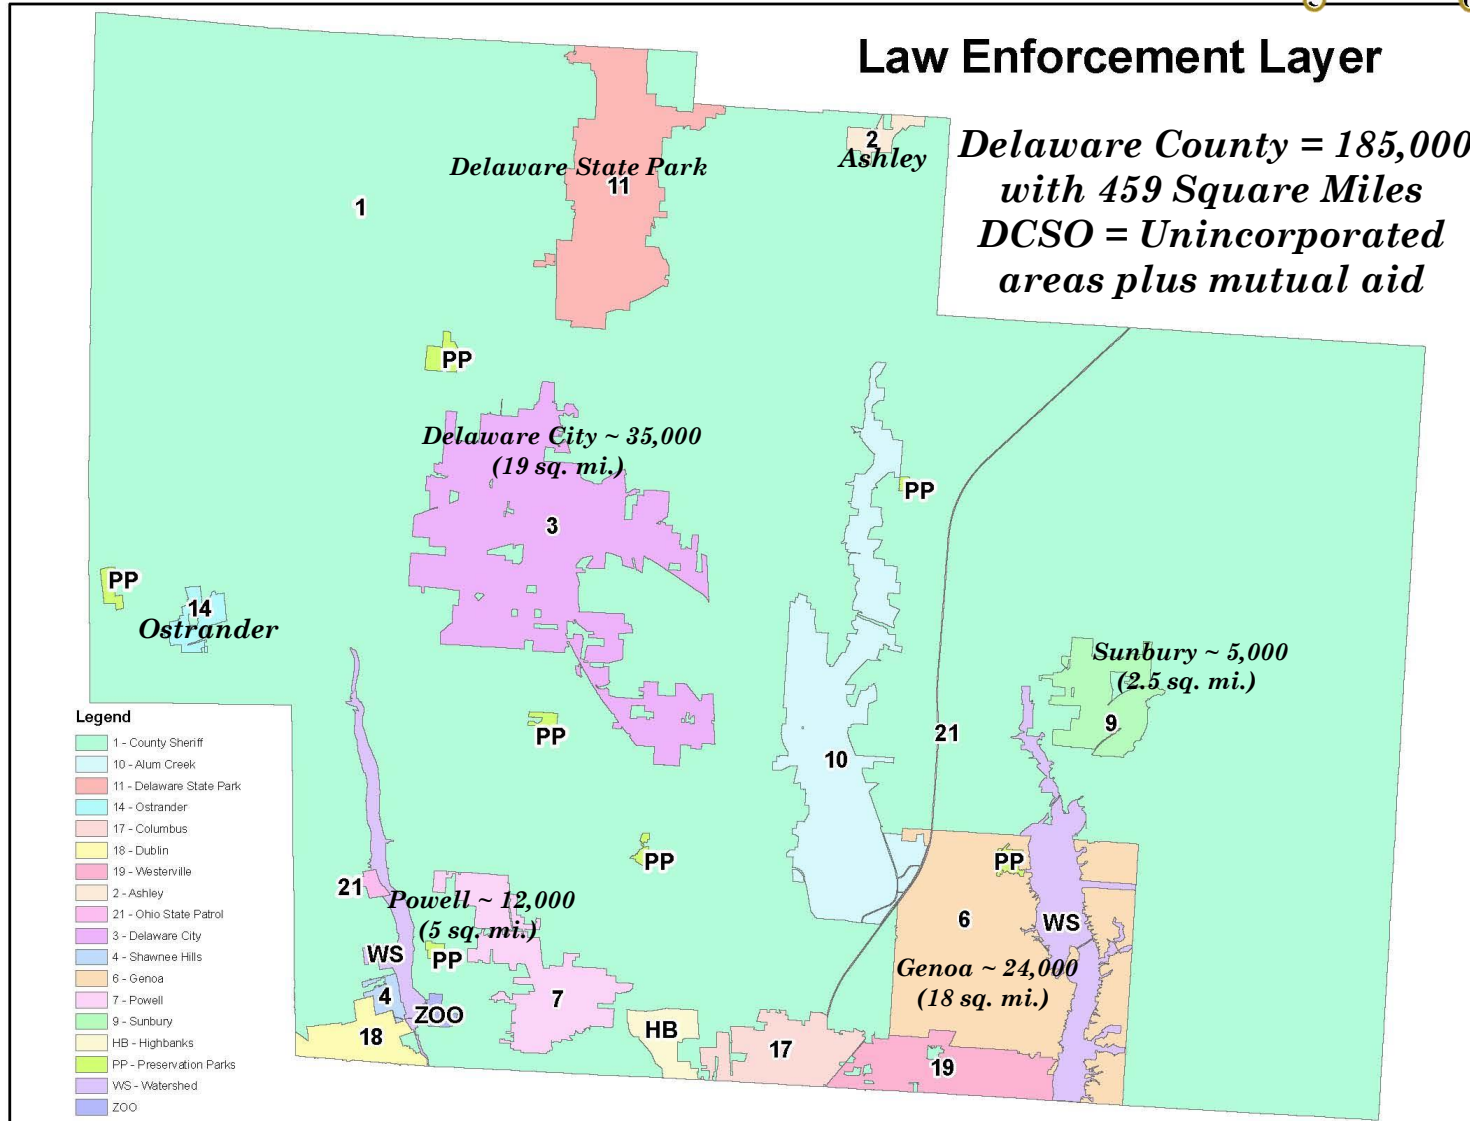

Summerfield Village

Jurisdiction

Law Enforcement Layer

*Delaware County = 185,000
with 459 Square Miles
DCSO = Unincorporated
areas plus mutual aid*

Population

- Orange Township makes up 12% of the population of Delaware County, and 31% of the population that the Sheriff's Office has complete jurisdiction over.
- Orange Township comprises nearly 1/3 of all calls for service and incidents for the Sheriff's Office.

2015 POPULATION ESTIMATES

Incidents in 2014

	Incident Type	Orange Township	Delaware County
x	Animal Call	8	63
	Assault	13	59
	Breaking and Entering	24	98
	Burglary	26	133
	Burglary in Progress	12	28
	Credit Card Theft	23	63
x	DOA	5	36
	Domestic	147	444
	Drug/Narcotic	21	86
	Drunk	15	35
	Fight	8	29
	Forgery/Bad Check	19	51
	Harassment/Threats	44	165
	Identity Theft	42	134
	Juvenile-Unruly/Runaway	51	189
x	Loud Disturbance/Music	0	8
x	Missing Person	1	11
	Rape	1	9
	Robbery	3	4
	Robbery in Progress	3	5
	Sex Offense	9	46
	Shooting	0	2
	Stabbing	0	1
	Stolen Vehicle	17	51
x	Suicide	3	7
x	Suicide Attempt	41	140
	Suspicious Activity	26	132
	Suspicious Mail	0	1
	Suspicious Person/Vehicle	52	181
	Theft from Vehicle	88	231
	Theft of Gasoline	3	4
	Theft/Larceny	249	526
	Theft/Larceny in progress	57	65
	Vandalism	31	107
	Vandalism in Progress	2	3
	Vandalism to Vehicle	25	58