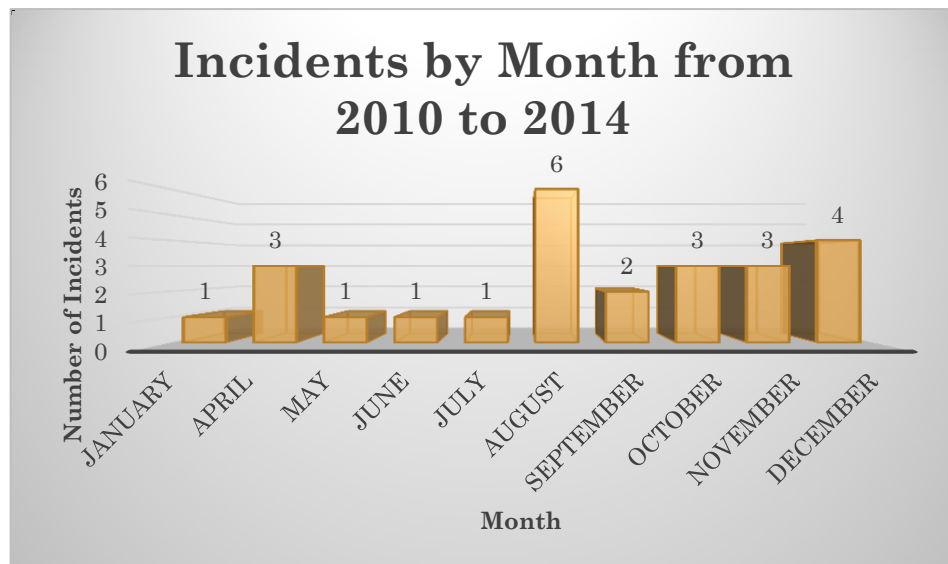

Incidents in 2013

	Incident Type	Orange Township	Delaware County
	Animal Call	15	83
	Assault	12	83
	Breaking and Entering	29	106
	Burglary	24	124
	Burglary in Progress	7	45
	Credit Card Theft	20	66
	DOA	3	29
	Domestic	141	517
	Drug/Narcotic	23	81
	Drunk	9	58
	Fight	11	41
	Forgery/Bad Check	26	54
	Harassment/Threats	68	235
	Identity Theft	22	54
	Juvenile-Unruly/Runaway	47	185
	Loud Disturbance/Music	5	12
	Missing Person	6	15
	Rape	5	24
	Robbery	3	8
	Robbery in Progress	2	6
	Sex Offense	10	31
	Shooting	1	3
	Stabbing	1	1
	Stolen Vehicle	9	45
	Suicide	0	5
	Suicide Attempt	33	127
	Suspicious Activity	41	178
	Suspicious Mail	0	1
	Suspicious Person/Vehicle	56	181
	Theft from Vehicle	88	237
	Theft of Gasoline	19	24
	Theft/Larceny	233	527
	Theft/Larceny in progress	62	79
	Vandalism	49	147
	Vandalism in Progress	0	1
	Vandalism to Vehicle	31	86

Incident Types

- Domestic are the highest type of incident that *Summerfield Village* has.
- In Orange Township as well as the entire County, theft/larceny incidents are the highest type, followed closely by domestics.

Incidents in Summerfield Village

- Summerfield Village has seen a slight decrease in total incidents annually since 2010.

- Summerfield Village experiences more incidents in **August** than any other month.