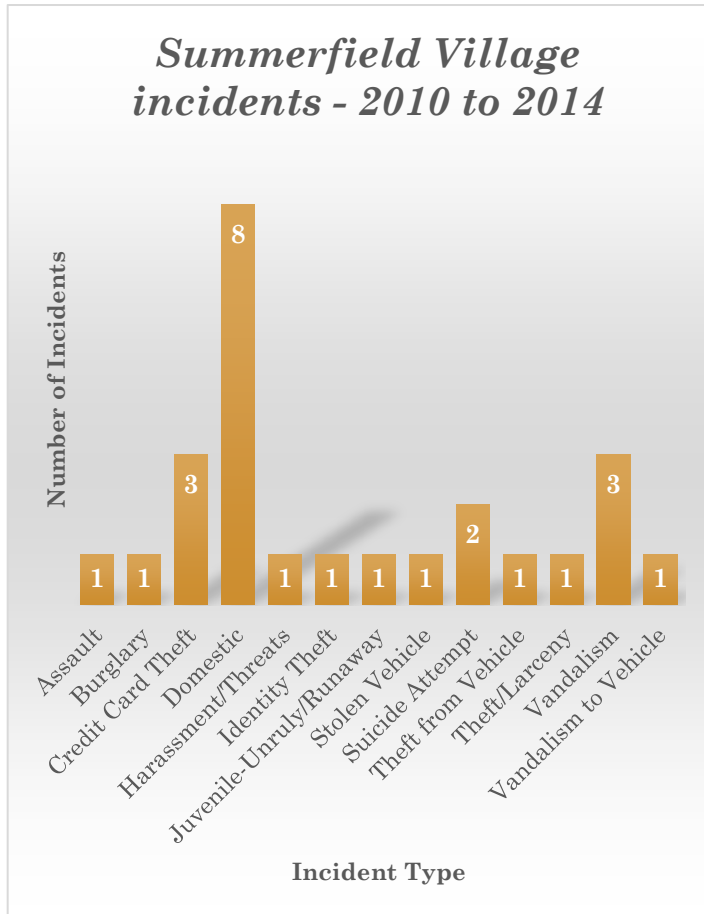

Incident Types

- Domestic are the highest type of incident that *Summerfield Village* has.
- In Orange Township as well as the entire County, theft/larceny incidents are the highest type, followed closely by domestics.