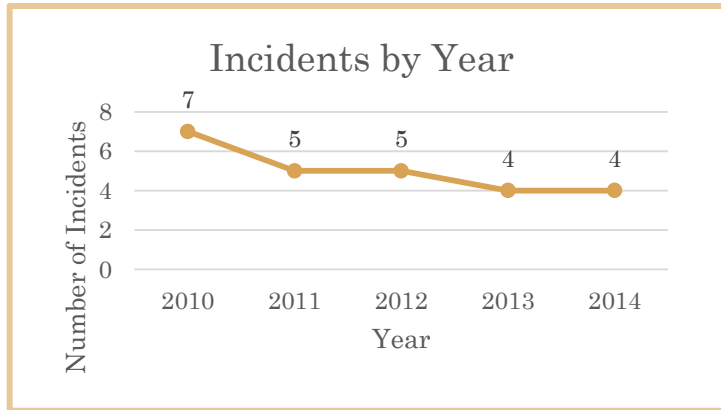

Incidents in 2013

	Incident Type	Orange Township	Delaware County
	Animal Call	15	83
	Assault	12	83
	Breaking and Entering	29	106
	Burglary	24	124
	Burglary in Progress	7	45
	Credit Card Theft	20	66
	DOA	3	29
	Domestic	141	517
	Drug/Narcotic	23	81
	Drunk	9	58
	Fight	11	41
	Forgery/Bad Check	26	54
	Harassment/Threats	68	235
	Identity Theft	22	54
	Juvenile-Unruly/Runaway	47	185
	Loud Disturbance/Music	5	12
	Missing Person	6	15
	Rape	5	24
	Robbery	3	8
	Robbery in Progress	2	6
	Sex Offense	10	31
	Shooting	1	3
	Stabbing	1	1
	Stolen Vehicle	9	45
	Suicide	0	5
	Suicide Attempt	33	127
	Suspicious Activity	41	178
	Suspicious Mail	0	1
	Suspicious Person/Vehicle	56	181
	Theft from Vehicle	88	237
	Theft of Gasoline	19	24
	Theft/Larceny	233	527
	Theft/Larceny in progress	62	79
	Vandalism	49	147
	Vandalism in Progress	0	1
	Vandalism to Vehicle	31	86

Incident Types

- Domestic are the highest type of incident that *Summerfield Village* has.
- In Orange Township as well as the entire County, theft/larceny incidents are the highest type, followed closely by domestics.

Incidents in Summerfield Village

- Summerfield Village has seen a slight decrease in total incidents annually since 2010.

- Summerfield Village experiences more incidents in **August** than any other month.